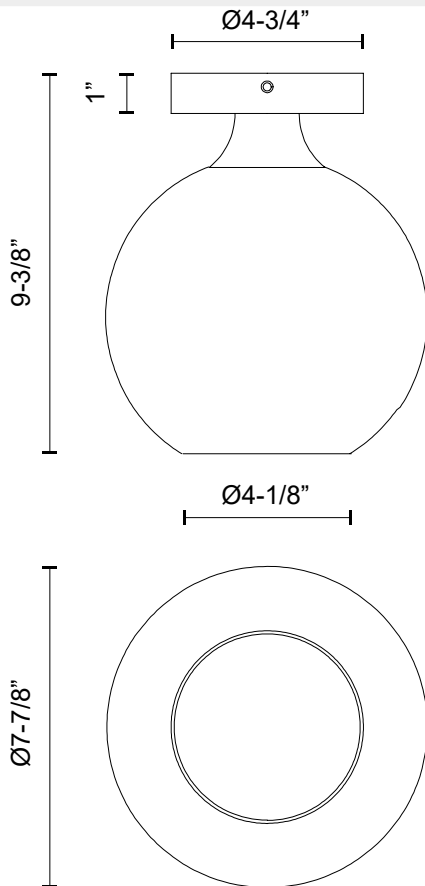

WWW.ALORAMOOD.COM

© 2022 KUZCO LIGHTING. ALL RIGHTS RESERVED.